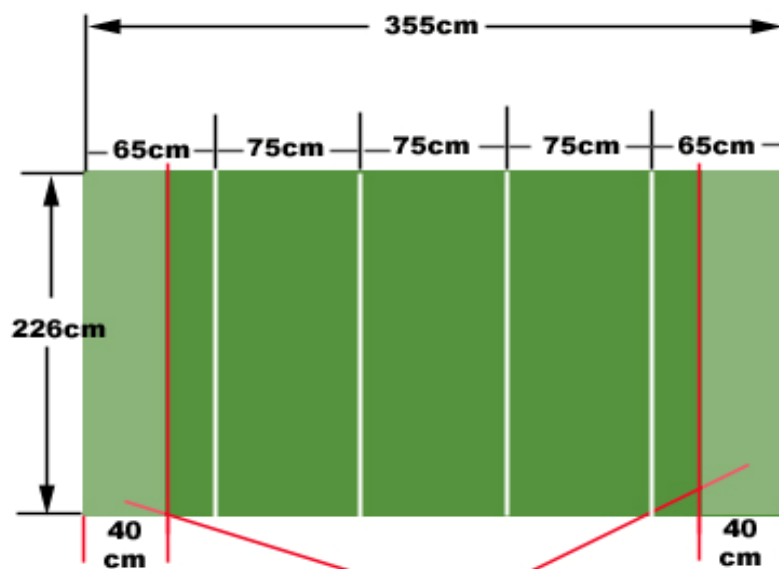

### 3x3 Straight Popup Stand

3x3 Straight Popup Stand View Size (WxH): 285x231cm

Hard Plastic Transport Case View Size (WxH): 70x96.50cm

## Package Includes:

- 1pcs 3x3 Straight Shape Aluminum Popup Frame
- 18pcs Vertical Magnetic Bars
- 3pcs 75x231cm (WxH) Front Graphic Panels
- 2pcs 65x231cm (WxH) Endcaps Graphic Panels
- 2pcs 150 Watt Halogen Lights
- 1pcs Hard Plastic Transport Case with Wheels
- 1pcs Case Wrap for Transport Case

### 3x3 Straight Popup Artwork Instruction

**Both of the light green area will be out of view, pls make sure no special content (such as logo, words etc..) here.**

**Total Artwork Size (WxH): 355x226cm**

### Hard Plastic Case/Podium Artwork Instruction

**Both of the light green area will be out of view, pls make sure no special content (such as logo, words etc..) here.**

**Total Artwork Size (WxH): 180.50x80cm**