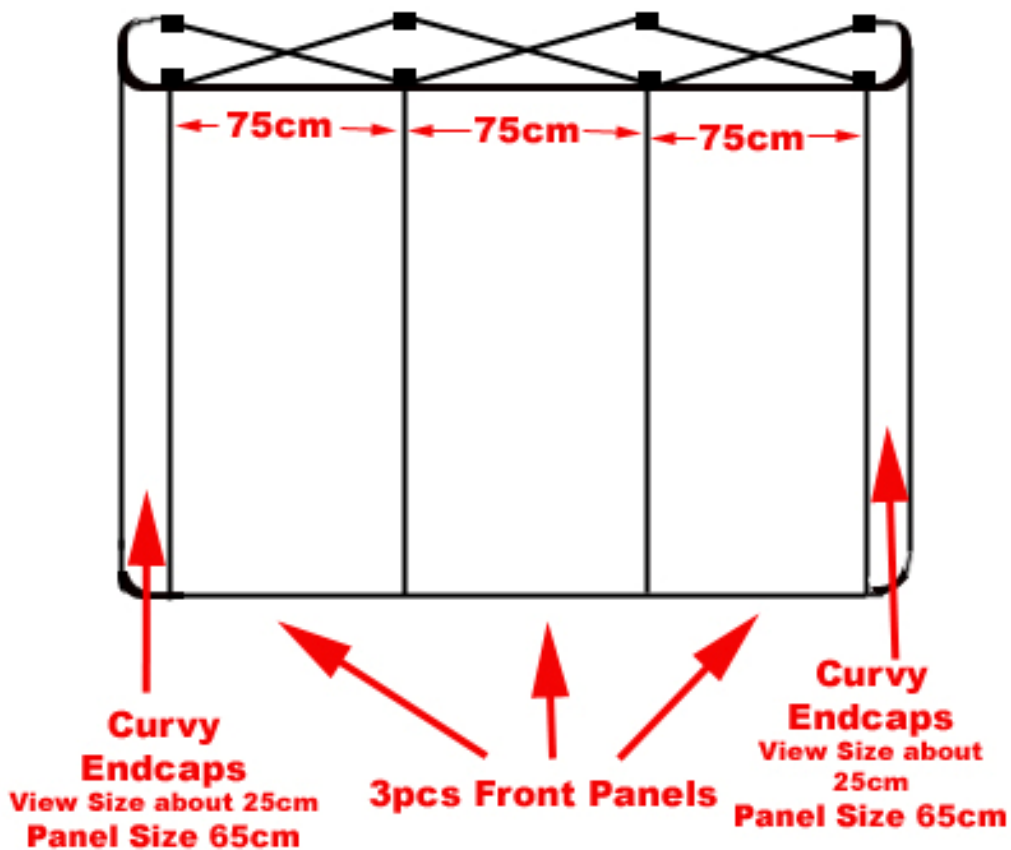

### 3x3 Straight Popup Stand

3x3 Straight Popup Stand View Size (WxH): 285x231cm

Hard Plastic Transport Case View Size (WxH): 70x96.50cm

## Package Includes:

- 1pcs 3x3 Straight Shape Aluminum Popup Frame
- 18pcs Vertical Magnetic Bars
- 3pcs 75x231cm (WxH) Front Graphic Panels
- 2pcs 65x231cm (WxH) Endcaps Graphic Panels
- 2pcs 150 Watt Halogen Lights
- 1pcs Hard Plastic Transport Case with Wheels
- 1pcs Case Wrap for Transport Case

### 3x3 Straight Popup Artwork Instruction

**Both of the light green area will be out of view, pls make sure no special content (such as logo, words etc..) here.**

**Total Artwork Size (WxH): 355x226cm**

### Hard Plastic Case/Podium Artwork Instruction

**Both of the light green area will be out of view, pls make sure no special content (such as logo, words etc..) here.**

**Total Artwork Size (WxH): 180.50x80cm**