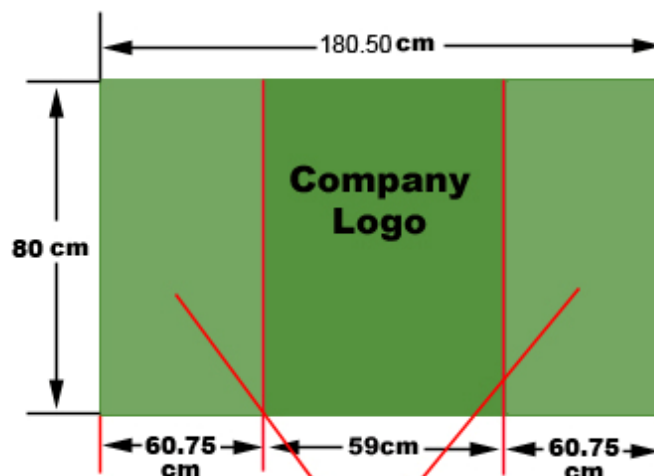

### 3x3 Straight Popup Stand

3x3 Straight Popup Stand View Size (WxH): 285x231cm

Hard Plastic Transport Case View Size (WxH): 70x96.50cm

## Package Includes:

- 1pcs 3x3 Straight Shape Aluminum Popup Frame
- 18pcs Vertical Magnetic Bars
- 3pcs 75x231cm (WxH) Front Graphic Panels
- 2pcs 65x231cm (WxH) Endcaps Graphic Panels
- 2pcs 150 Watt Halogen Lights
- 1pcs Hard Plastic Transport Case with Wheels
- 1pcs Case Wrap for Transport Case

### 3x3 Straight Popup Artwork Instruction

**Both of the light green area will be out of view, pls make sure no special content (such as logo, words etc..) here.**

**Total Artwork Size (WxH): 355x226cm**

### Hard Plastic Case/Podium Artwork Instruction

**Both of the light green area will be out of view, pls make sure no special content (such as logo, words etc..) here.**

**Total Artwork Size (WxH): 180.50x80cm**