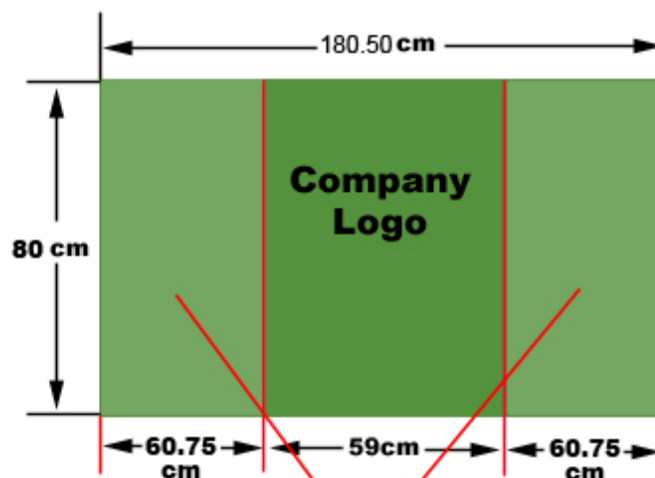

20FT Surpentine Wing Popup Stand

3x8 20feet S Shape Popup Stand

3x8 20feet M Shape Popup Stand View Size (WxH): 605x231cm

Hard Plastic Transport Case View Size (WxH): 70x96.50cm

Package Includes:

- 2pcs 3x4 Curvy Shape Aluminum Popup Frame
- 42pcs Vertical Magnetic Bars

Artwork Requirements:

Format: PDF/TIFF/JPEG/EPS

Resolution: 150dpi

Mode: CMYK

The artwork size, please see as below:

Popup Frame Artwork Size:

3x8 20feet S Shape Popup Stand Artwork Instruction

Both of the light green area will be out of view, pls make sure no special content (such as logo, words etc..) here.

Total Artwork Size (WxH): 803x226cm

Hard Plastic Transport Case Artwork Size:

Hard Plastic Case/Podium Artwork Instruction

Both of the light green area will be out of view, pls make sure no special content (such as logo, words etc..) here.

Total Artwork Size (WxH): 180.50x80cm