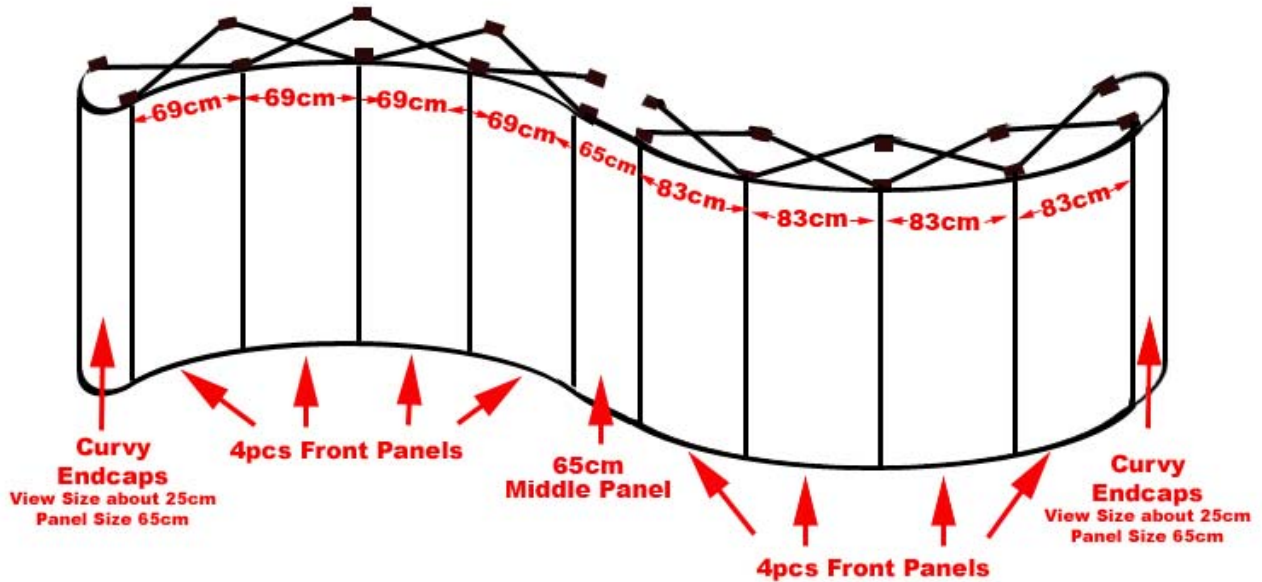

20FT Surpentine Wing Popup Stand

3x8 20feet S Shape Popup Stand

3x8 20feet M Shape Popup Stand View Size (WxH): 605x231cm

Hard Plastic Transport Case View Size (WxH): 70x96.50cm

Package Includes:

- 2pcs 3x4 Curvy Shape Aluminum Popup Frame
- 42pcs Vertical Magnetic Bars

- 4pcs 69x231cm (WxH) Front Graphic Panels
- 4pcs 83x231cm (WxH) Front Graphic Panels
- 3pcs 65x231cm (WxH) Endcaps Graphic Panels
- 4pcs 150 Watt Halogen Lights
- 2pcs Hard Plastic Transport Case with Wheels
- 2pcs Case Wrap for Transport Case

Total Artwork Size (WxH): 803x226cm

Hard Plastic Transport Case Artwork Size:

Hard Plastic Case/Podium Artwork Instruction

Both of the light green area will be out of view, pls make sure no special content (such as logo, words etc..) here.

Total Artwork Size (WxH): 180.50x80cm