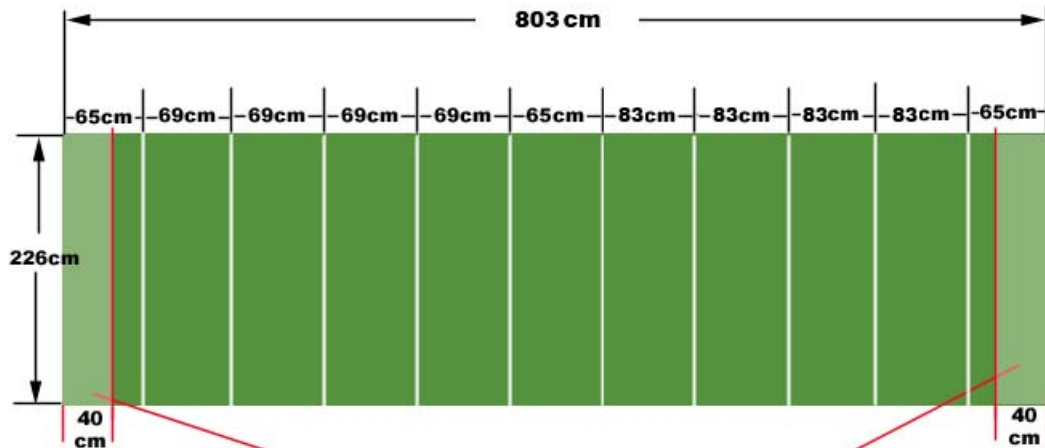

20FT Surpentine Wing Popup Stand

3x8 20feet S Shape Popup Stand

3x8 20feet M Shape Popup Stand View Size (WxH): 605x231cm

Hard Plastic Transport Case View Size (WxH): 70x96.50cm

Package Includes:

- 2pcs 3x4 Curvy Shape Aluminum Popup Frame
- 42pcs Vertical Magnetic Bars

Artwork Requirements:

Format: PDF/TIFF/JPEG/EPS

Resolution: 150dpi

Mode: CMYK

The artwork size, please see as below:

Popup Frame Artwork Size:

3x8 20feet S Shape Popup Stand Artwork Instruction

Both of the light green area will be out of view, pls make sure no special content (such as logo, words etc..) here.

Total Artwork Size (WxH): 803x226cm

Hard Plastic Transport Case Artwork Size:

Hard Plastic Case/Podium Artwork Instruction

Both of the light green area will be out of view, pls make sure no special content (such as logo, words etc..) here.

Total Artwork Size (WxH): 180.50x80cm